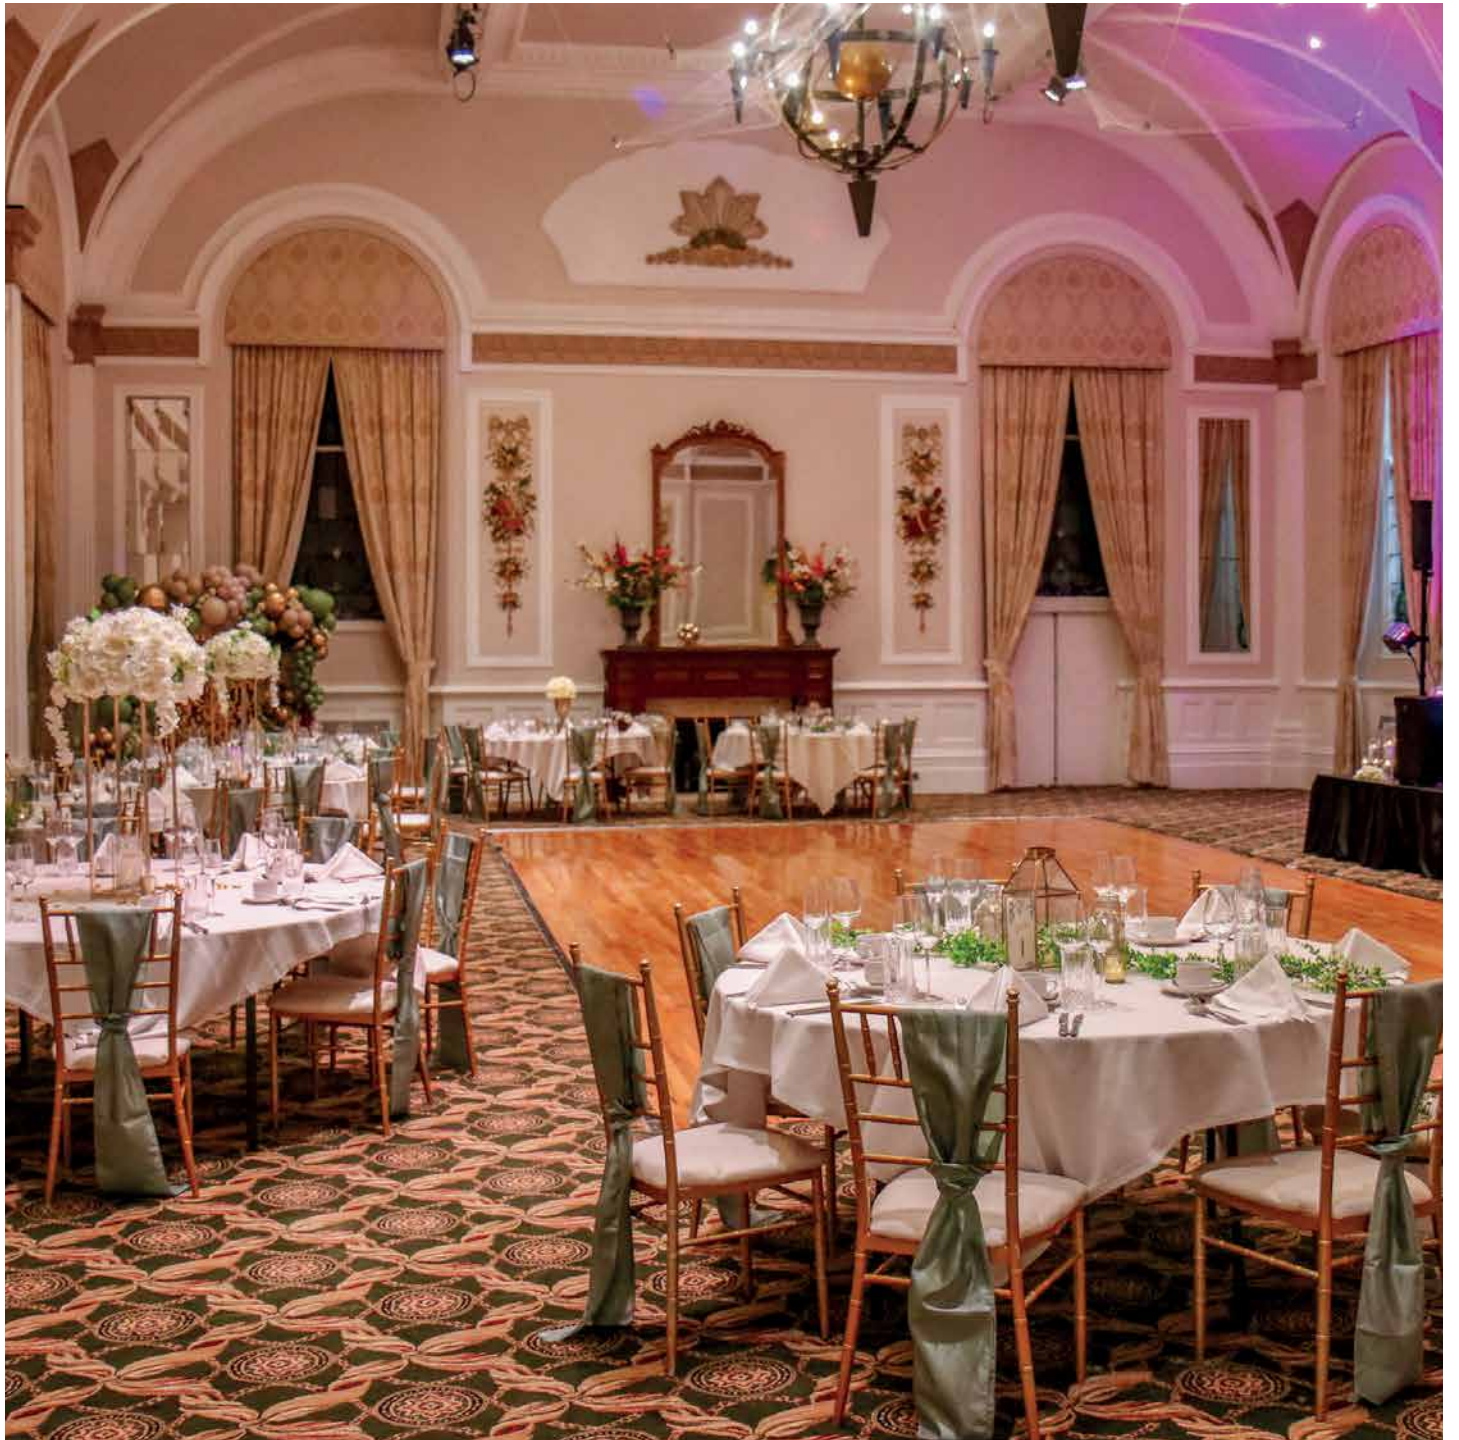

HIGH PEAK *Ballroom*

The High Peak Ballroom is unique in its design with elaborate high ceilings and stained-glass windows, making it the perfect setting for any occasion.

Room capacity: **Ceremony** - 300 | **Sit Down Meal** - 240

CHATSWORTH *suite*

A beautifully appointed and sophisticated room, exuding an air of grandeur, features intricate and exquisite décor that enhances its charm. Large windows offer breathtaking vistas of the stunning, meticulously landscaped grounds, allowing natural light to flood the space.