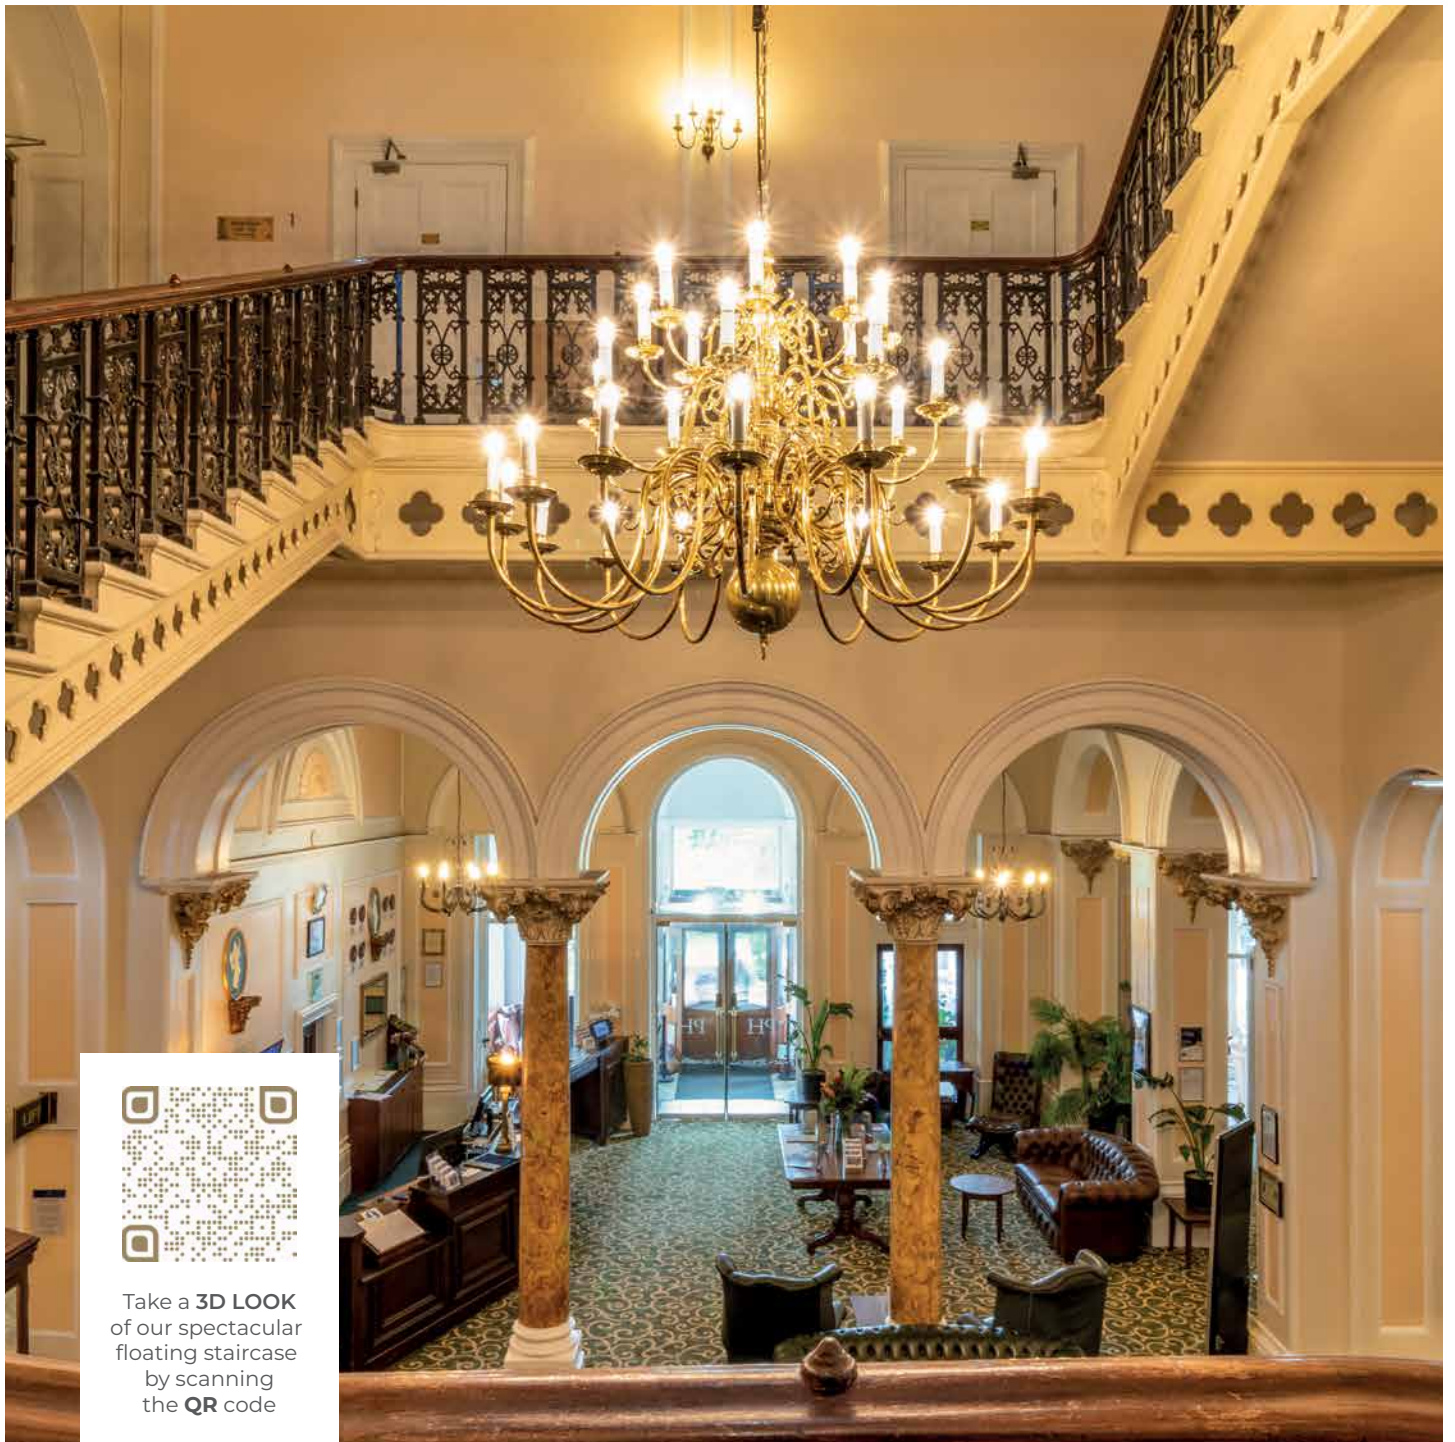

The Bridal Suites

Our Bridal Suites offer an ideal setting for newlyweds to spend their first night together as a married couple, conveniently located near their ceremony. Each suite is elegantly decorated to create a romantic atmosphere for the special evening.

Each room exudes its own unique charm while reflecting the hotel's traditional ambiance.

Take a **3D LOOK**
of our spectacular
floating staircase
by scanning
the **QR** code

THE *spa*

Our spa amenities offer an opulent wellness centre designed for both relaxation and fitness. From indulgent treatments to delightful afternoon tea, our devoted team is here to ensure you feel rejuvenated and cared for.